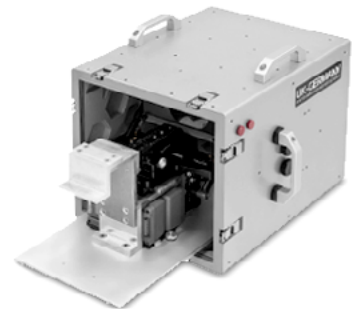

TECHNICAL DATA "DEEPSEE-X" SYSTEM

Body:

Measurements: 66cm x 49cm x 45cm (length, width, height)
Empty weight: 54kg, tared with equipment: 80kg
Diving depth: 80m
Landing control: Focus, aperture, stereo base, recording Handle bars and ports for light units Port for underwater scooter Housing interior: completely lined with black velvet.

System:

Modular assembly
(system completely bolted, convertible according to technical innovations)

P+S MICRO RIG mobile base of 0-70mm Interchangeable mini camera systems
(e.g. SinaCAM, Indiecama, Cunima, HD1200)

Automatic accumulator switching

CAVES OF THE DEAD

Trailer: <https://www.youtube.com/watch?v=SmQKtjvZn5k>
MakingOf: <https://vimeo.com/68364019>

If you're interested, check out the Making Of from Caves of the Dead 3D.
Please send me an email (c.kuehn@chroma.tv) and you will receive the password.

ABOUT CHROMA MEDIA

CHROMA Media and its network stands for excellent expert know-how in the fields of film, television and advertising. The large portfolio of services includes image acquisition & full service, motion graphics, high-end compositing and visual effects.

CHROMA Medias main focus lies in the fields of HD/4K and Stereo 3D. The headquarters at the "Schanzenhöfe" in Hamburg, Germany, has a digital 3D in-house cinema with 40 seats.

Client approvals are carried out here as well as colour corrections and depth grading for film, television and advertisements in 2D and 3D.

CHROMA Media also puts ambitious projects into practice. With its divisions Lab and Venture, CHROMA Media explores new business segments and start-up businesses that unite classic moving images with games, web and mobile media.

CHROMA MEDIA GMBH & CO. KG

LAGERSTRASSE 34C
20357 HAMBURG
GERMANY