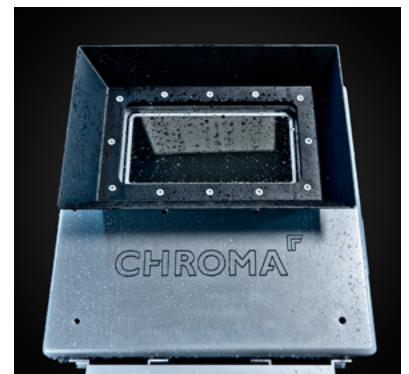

DEEPSEE-X

**UNIQUE UNDERWATER IMAGES IN 3D
FOR MOTION PICTURE PRODUCTIONS
AND ADVERTISEMENTS.**

With the new "DeepSee-X" system, CHROMA Media is the first company worldwide to reveal the smallest Mirror UW Housing.

The "DeepSee-X" underwater camera housing from Chroma Media makes it possible, for the first time, to submerge a small stereo 3D mirror system designed for various small camera models to depths of 80 meters! All you need for underwater stereoscopic pictures, fits in this unusually small aluminum housing. "DeepSee-X" can also be mounted to an underwater scooter, for beautiful long and smooth tracking shots.

The system, developed in cooperation with UK-Germany, consists of a P+S Technics mirror rig, as well as two SinaCAM cameras. The built-in camera equipment is interchangeable with various current models (up to a 2K resolution). Recorder, monitor and batteries perfectly round the system.

This impressive new development was a result of the increasing quality demands in stereo 3D productions for film and advertising. Whereas, in former underwater productions quality was limited due to the use of so-called Single Body Systems, the new "DeepSee-X" and its implemented mirror rig with adjustable stereo base and flexible camera systems, makes it possible to achieve perfect S3D picture quality.

Chroma Media explains the necessity of such a development in the fields of feature film, documentary and advertising productions: „Working with previous systems with a fixed stereo base, we had to keep a distance of at least two meters from the object to get good shots in S3D. With the mirror rig, the stereo base can now be flexibly adjusted to the motive. Thus, the new unit provides brilliant spatial close-ups, which are of vital importance, especially in underwater productions.“

The underwater system had its premiere at the shooting of a documentary in 2012. The film about an underwater cave system in Mexico was a huge challenge for the team and the equipment. CHROMA Media provided the underwater cameramen, stereographers, workflow specialists and the "DeepSee-X"

Depending on the requirements of the underwater production, the „DeepSee-X" system can be individually configured. For further information and requests visit us on

www.deepsee-x.com
www.chroma.tv