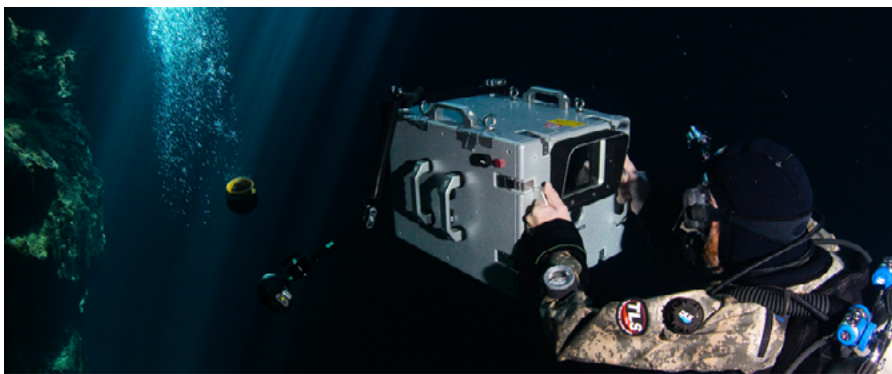

DEEPSEE-X

**UNIQUE UNDERWATER IMAGES IN 3D
FOR MOTION PICTURE PRODUCTIONS
AND ADVERTISEMENTS.**

With the new "DeepSee-X" system, CHROMA Media is the first company worldwide to reveal the smallest Mirror UW Housing.

The "DeepSee-X" underwater camera housing from Chroma Media makes it possible, for the first time, to submerge a small stereo 3D mirror system designed for various small camera models to depths of 80 meters! All you need for underwater stereoscopic pictures, fits in this unusually small aluminum housing. "DeepSee-X" can also be mounted to an underwater scooter, for beautiful long and smooth tracking shots.

The system, developed in cooperation with UK-Germany, consists of a P+S Technics mirror rig, as well as two SinaCAM cameras. The built-in camera equipment is interchangeable with various current models (up to a 2K resolution). Recorder, monitor and batteries perfectly round the system.

This impressive new development was a result of the increasing quality demands in stereo 3D productions for film and advertising. Whereas, in former underwater productions quality was limited due to the use of so-called Single Body Systems, the new "DeepSee-X" and its implemented mirror rig with adjustable stereo base and flexible camera systems, makes it possible to achieve perfect S3D picture quality.

Chroma Media explains the necessity of such a development in the fields of feature film, documentary and advertising productions: „Working with previous systems with a fixed stereo base, we had to keep a distance of at least two meters from the object to get good shots in S3D. With the mirror rig, the stereo base can now be flexibly adjusted to the motive. Thus, the new unit provides brilliant spatial close-ups, which are of vital importance, especially in underwater productions.“

The underwater system had its premiere at the shooting of a documentary in 2012. The film about an underwater cave system in Mexico was a huge challenge for the team and the equipment. CHROMA Media provided the underwater cameramen, stereographers, workflow specialists and the "DeepSee-X"

Depending on the requirements of the underwater production, the „DeepSee-X" system can be individually configured. For further information and requests visit us on

www.deepsee-x.com
www.chroma.tv